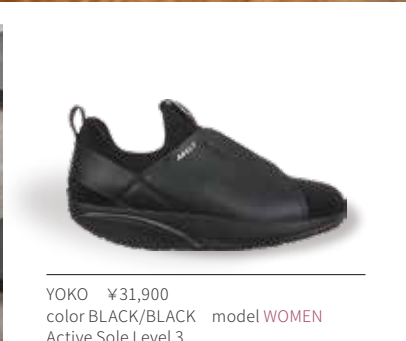

ANKA

MBT-1997 CLASSIC II ¥29,700  
color BERRY model WOMEN  
Active Sole Level 3

MBT-1997 CLASSIC II ¥29,700  
color DK GREY model MEN/WOMEN  
Active Sole Level 3

MBT-1997 CLASSIC II ¥29,700  
color DK NAVY model MEN/WOMEN  
Active Sole Level 3

MBT-1997 CLASSIC II ¥29,700  
color WHITE model MEN/WOMEN  
Active Sole Level 3

MBT-1997 CLASSIC II ¥29,700  
color BLACK/GREY model MEN/WOMEN  
Active Sole Level 3

YUNA

YOKO

YOKO ¥31,900  
color BLACK/BLACK model WOMEN  
Active Sole Level 3

YUNA ¥31,900  
color TAN model WOMEN  
Active Sole Level 3

YUNA ¥31,900  
color GREY model WOMEN  
Active Sole Level 3

YUNA ¥31,900  
color BLACK model WOMEN  
Active Sole Level 3

HASHI ¥29,700  
color WHITE model WOMEN  
Active Sole Level 3